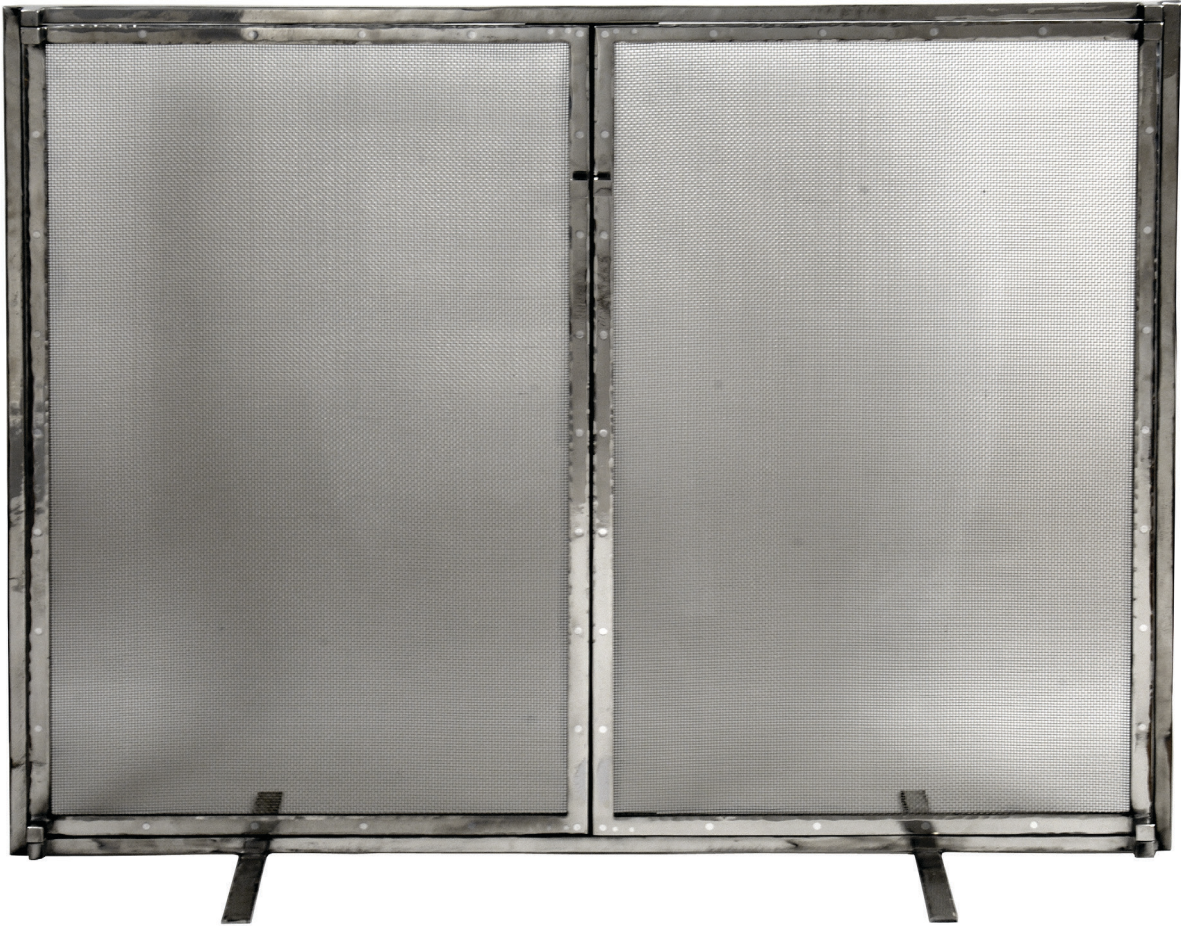

## TITAN fire screen

Fabricated metal, two doors with mesh. 0.75" door frame and outer frame. Feet 12" D or less, depending on size.

Custom-sized to fit your hearth.

Reduce or eliminate feet by adding mounting tabs for firebox interior.