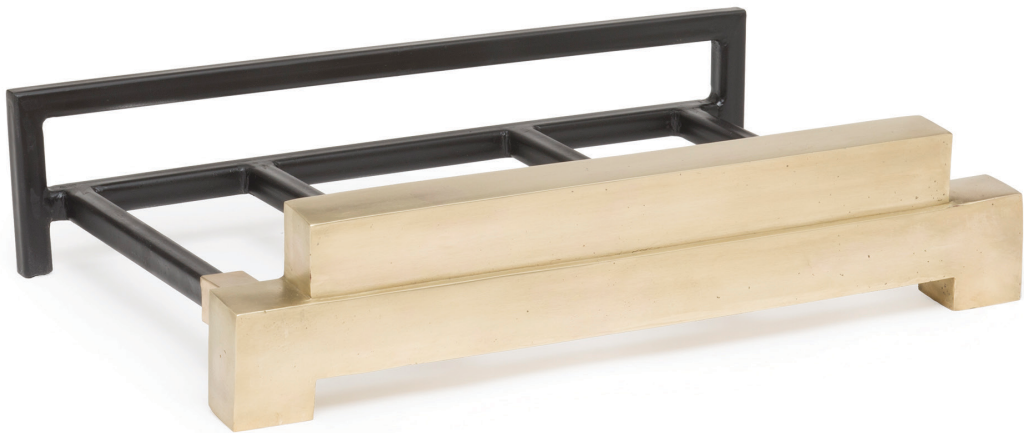

## TECAS grate

fabricated metal sculpture, blackened steel grate

large, 48W x 16D x 5.5H

medium, 36W x 16D x 5.5H

small, 24W x 16D x 5.5H

Steel grates are fire safe, and can be used for holding logs inside a firebox or out. Bronze sculptures should sit in front of fire, not directly in it.