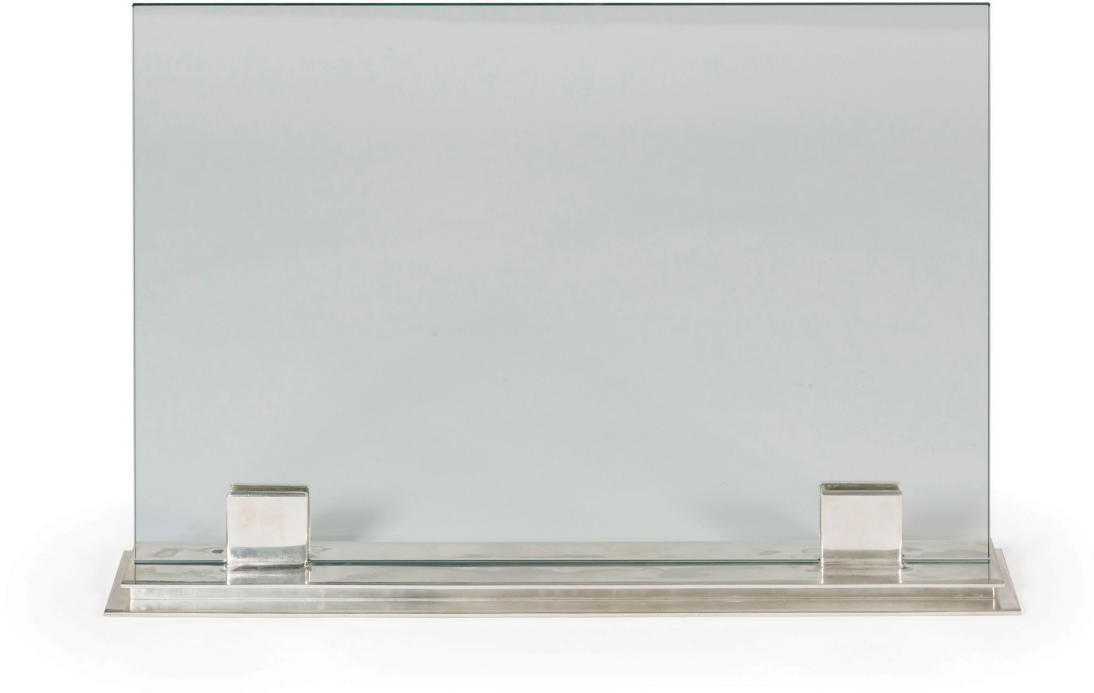

ROBERT fire screen

Fabricated metal, 3/8" starfire glass insert. 6"D.

Custom-sized to fit your hearth.

All designs, dimensions and finishes are customizable
www.johnlyledesign.com
(646) 344-1964