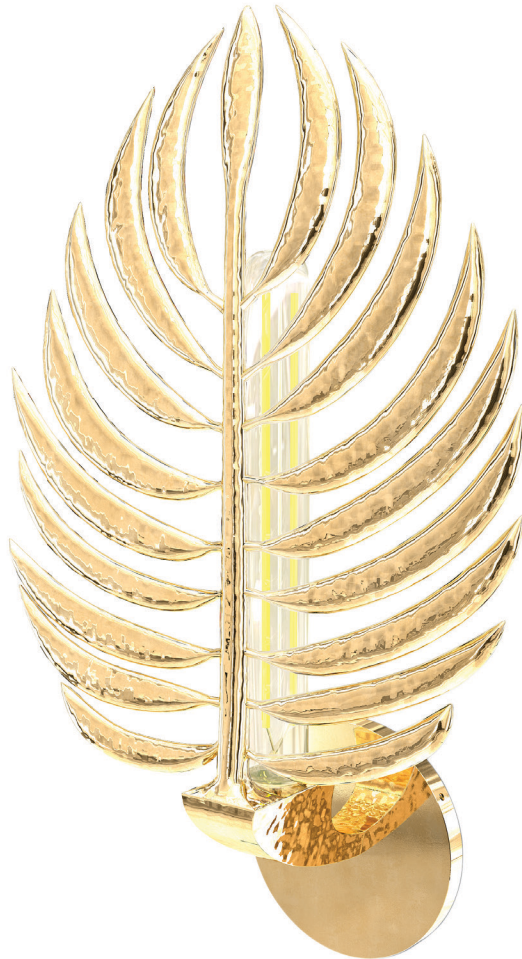

**LAUREL sconce**

cast bronze

19H x 12W x 4D

One 40W bulb required. (not included)

All designs, dimensions and finishes are customizable  
[www.johnlyledesign.com](http://www.johnlyledesign.com)  
(646) 344-1964