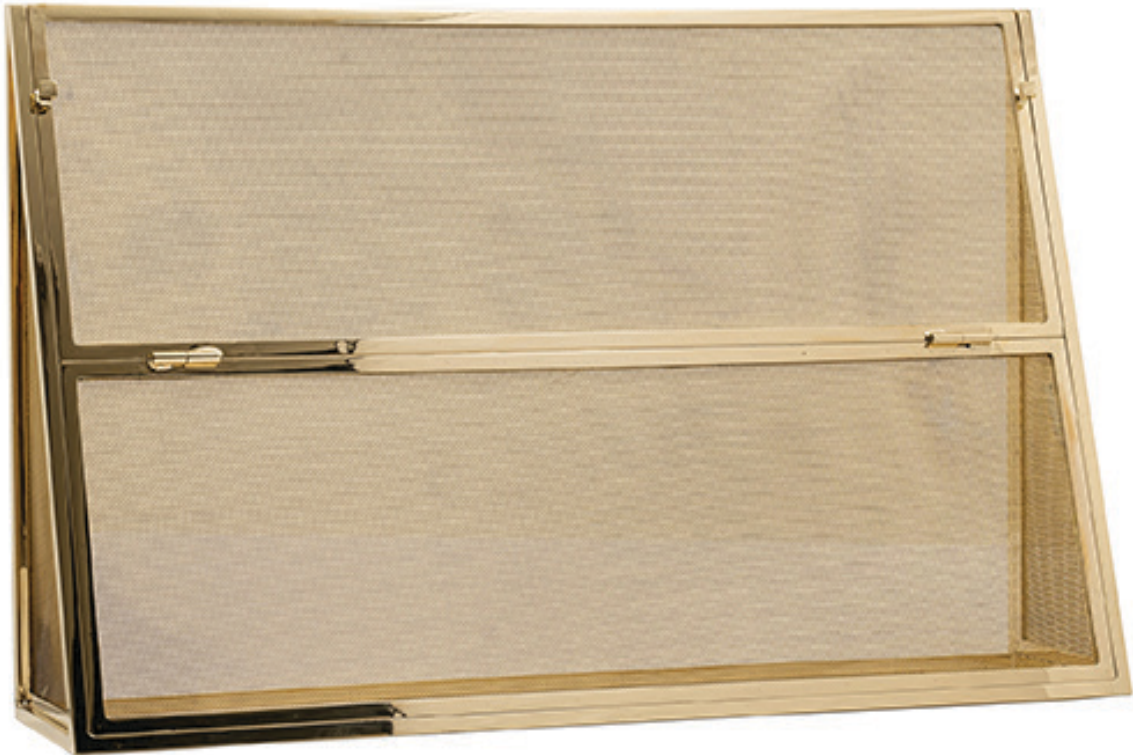

## LA CAGE fire screen

Fabricated metal, mesh insert. One fold-down top door. 8" D.

Custom-sized to fit your hearth.

All designs, dimensions and finishes are customizable  
[www.johnlyledesign.com](http://www.johnlyledesign.com)  
(646) 344-1964