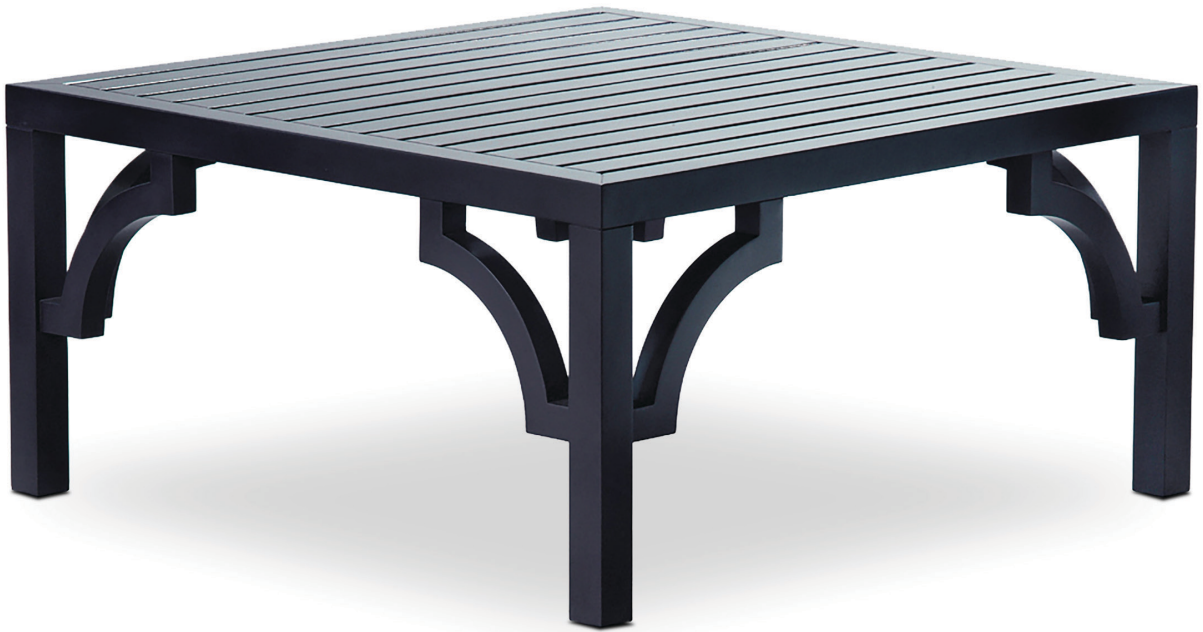

HIGHLAND table

36W x 36D x 18H

custom color yacht enamel

standard color yacht enamel

white yacht enamel

natural mahogany

Solid mahogany, clear-coated or lacquered in weather-proof yacht enamel.

All designs, dimensions and finishes are customizable