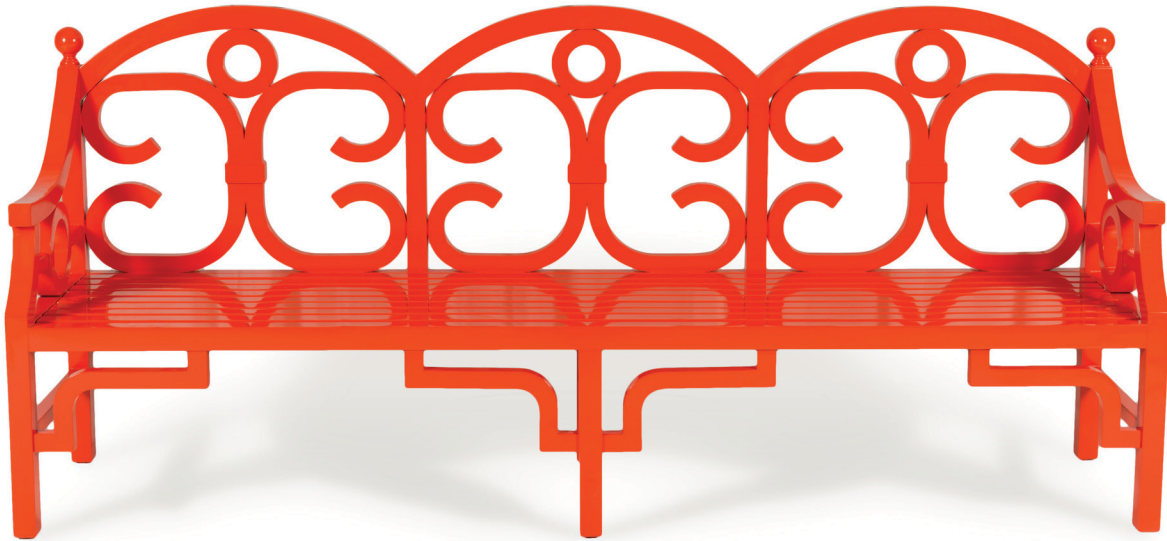

HIGHLAND bench

90W x 23D x 40H, 17H seat

custom color yacht enamel

standard color yacht enamel

white yacht enamel

natural mahogany

Solid mahogany, clear-coated or lacquered in weather-proof yacht enamel.

All designs, dimensions and finishes are customizable