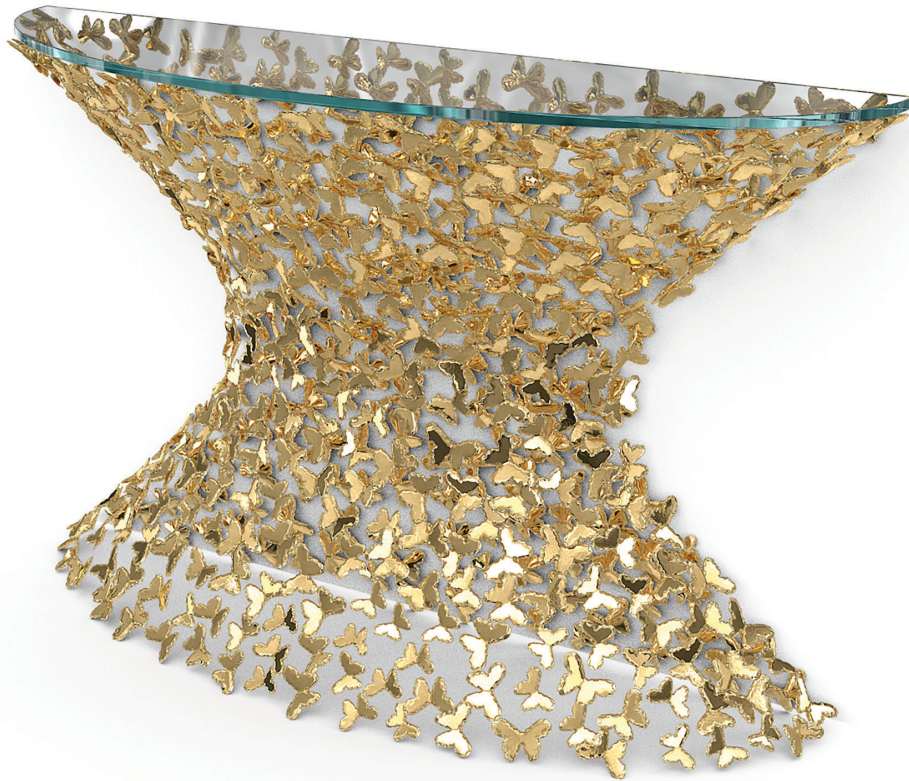

## FLUTTER console

46W x 12D x 30H, 1/2" starfire glass top

fabricated bronze or steel, 1/2" glass top

fabricated steel