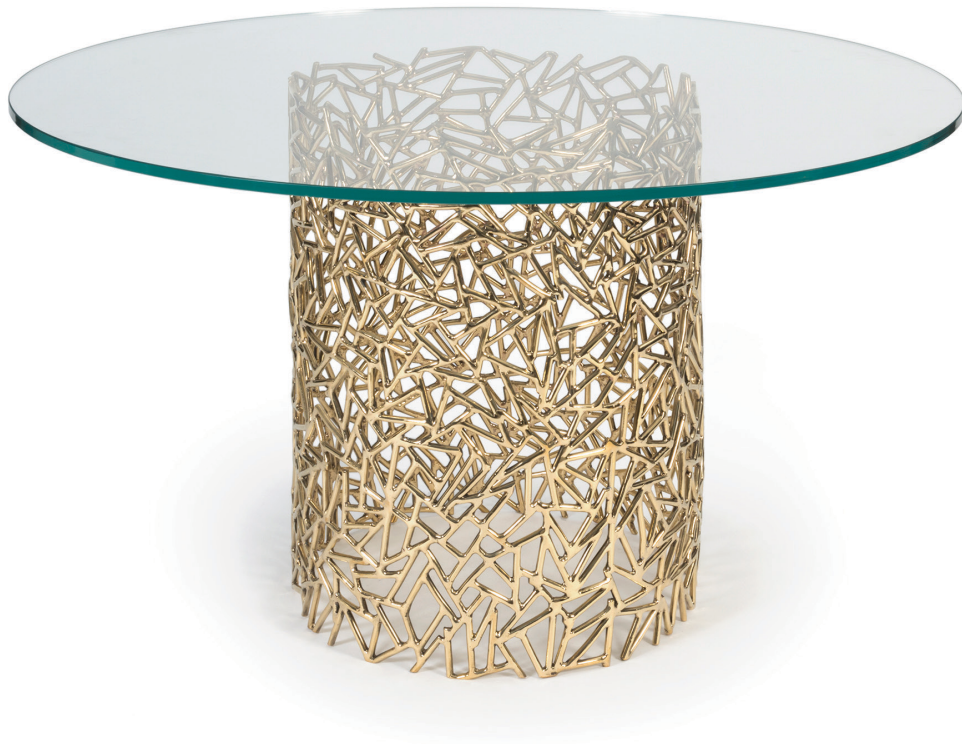

CRACKLE dining table

Base 23 DIA x 29H

fabricated bronze

fabricated stainless

Top in glass, stone, wood, lacquer or exotic finishes

All designs, dimensions and finishes are customizable
www.johnlyledesign.com
(646) 344-1964