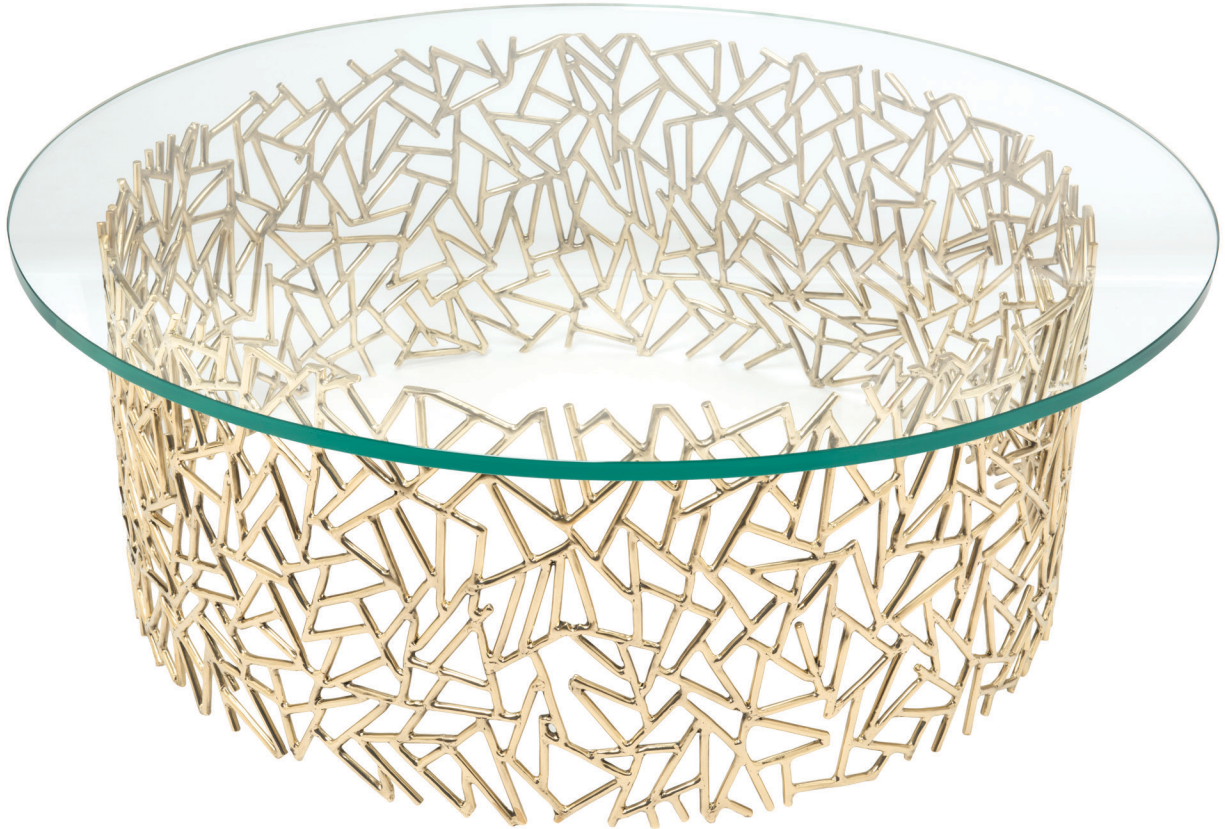

CRACKLE cocktail table

base 40" DIA x 17.25H

fabricated bronze

fabricated steel

Top in glass, stone, wood, lacquer, or exotic finishes

All designs, dimensions and finishes are customizable

www.johnlyledesign.com