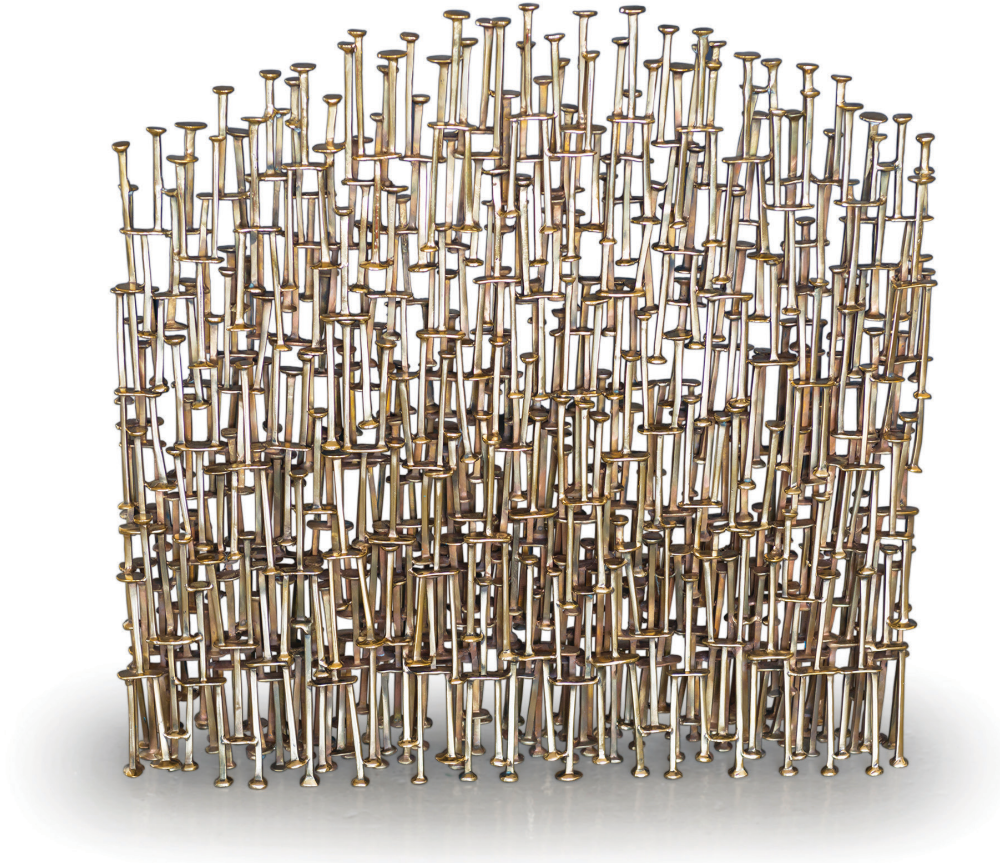

## CATHEDRAL VESTAL fire screen

Cast bronze.

Custom-sized to fit your hearth.

All designs, dimensions and finishes are customizable  
[www.johnlyledesign.com](http://www.johnlyledesign.com)  
(646) 344-1964