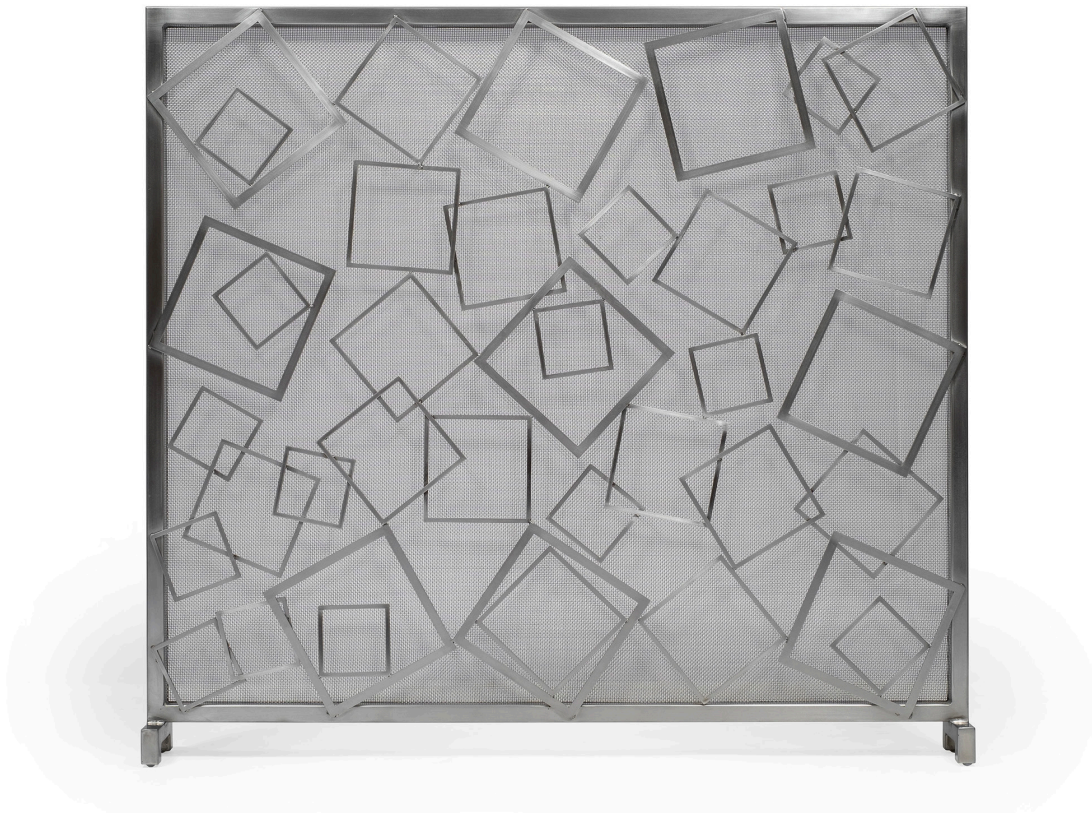

ANN FIRE SCREEN

ANN FIRE SCREEN

CUSTOM SIZED TO FIT YOUR
HEARTH.

DEPTH: 8"

SHOWN IN
MATTE STAINLESS STEEL

AVAILABLE IN ALL FABRICATED
METAL FINISHES

CUSTOMIZABLE