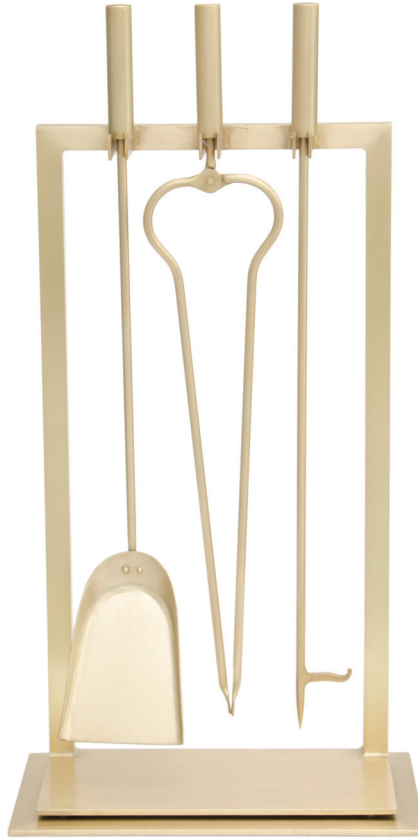

ALPHA tool set

16W x 9.5D x 27H. Poker, tongs and shovel.

fabricated bronze

fabricated steel

All designs, dimensions and finishes are customizable
www.johnlyledesign.com
(646) 344-1964