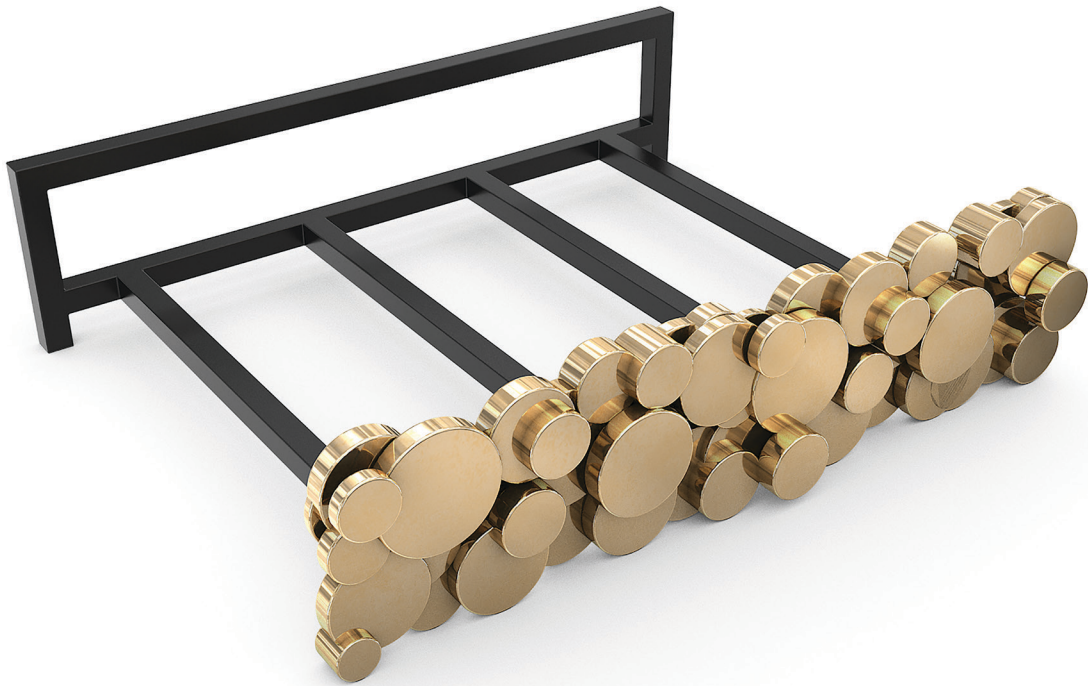

## ALEXANDRA grate

cast bronze sculpture, blackened steel grate

large, 48W x 16D x 5.5H

medium, 36W x 16D x 5.5H

small, 24W x 16D x 5.5H

Steel grates are fire safe, and can be used for holding logs inside a firebox or out. Bronze sculptures should sit in front of fire, not directly in it.