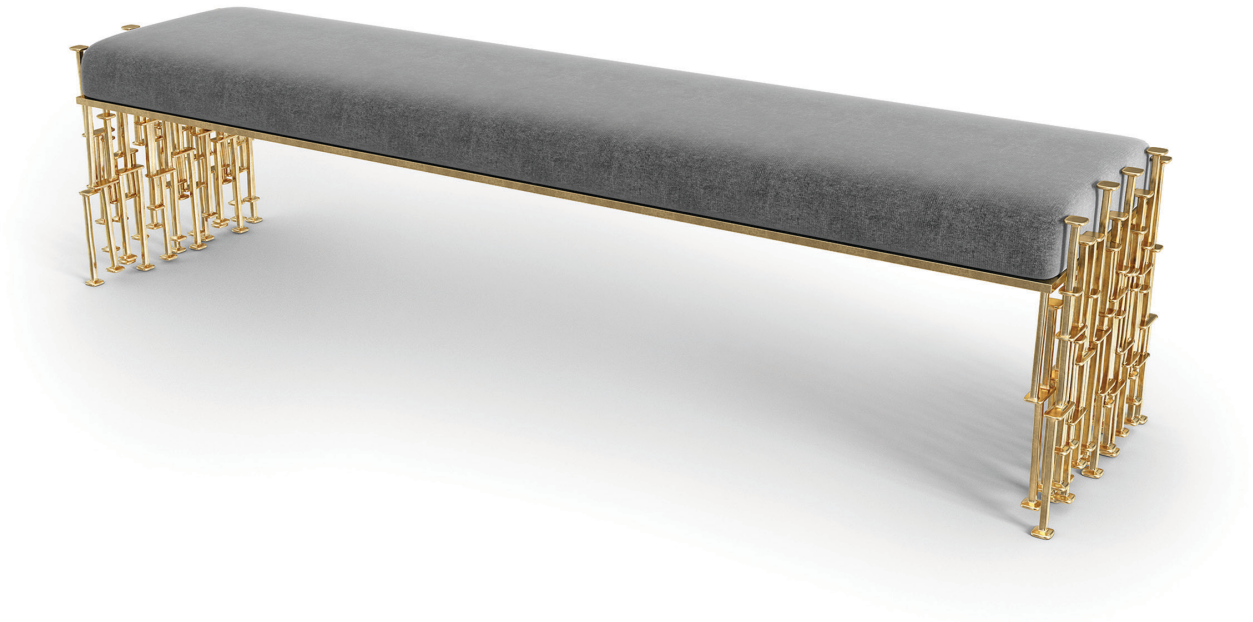

VESTAL bench

72W x 18D x 18H, COM 3.5 yds.

cast bronze

All designs, dimensions and finishes are customizable
www.johnlyledesign.com
(646) 344-1964