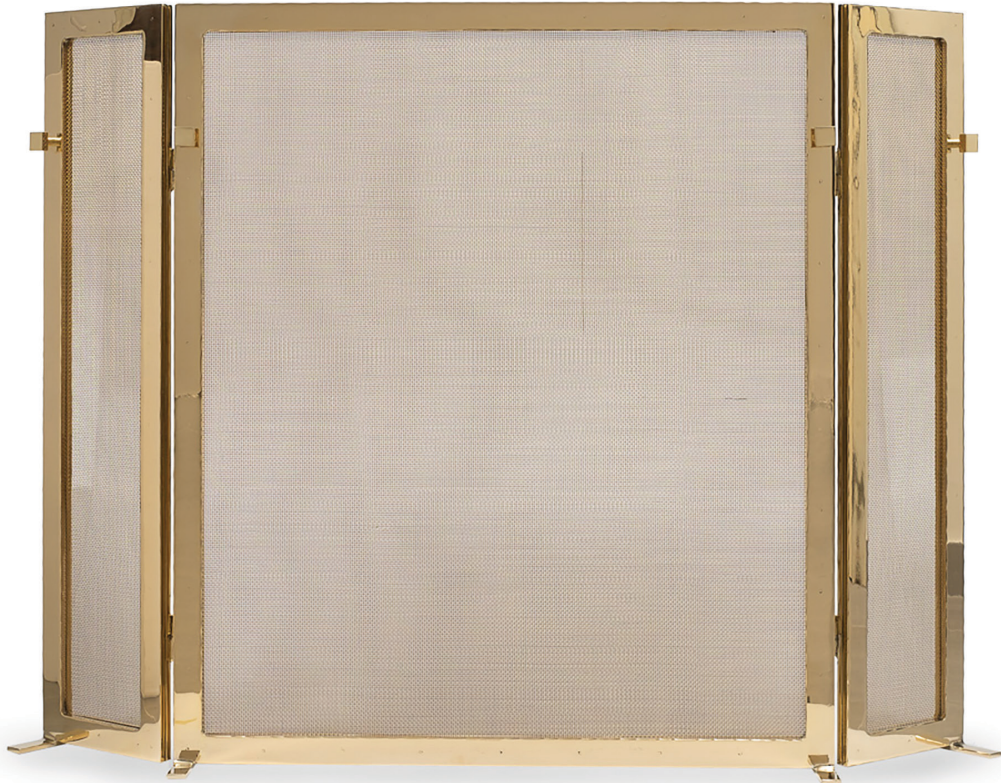

TRI-FOLD fire screen

Fabricated metal, mesh insert. One center panel, side panels 9"D.

Custom-sized to fit your hearth.

All designs, dimensions and finishes are customizable
www.johnlyledesign.com
(646) 344-1964