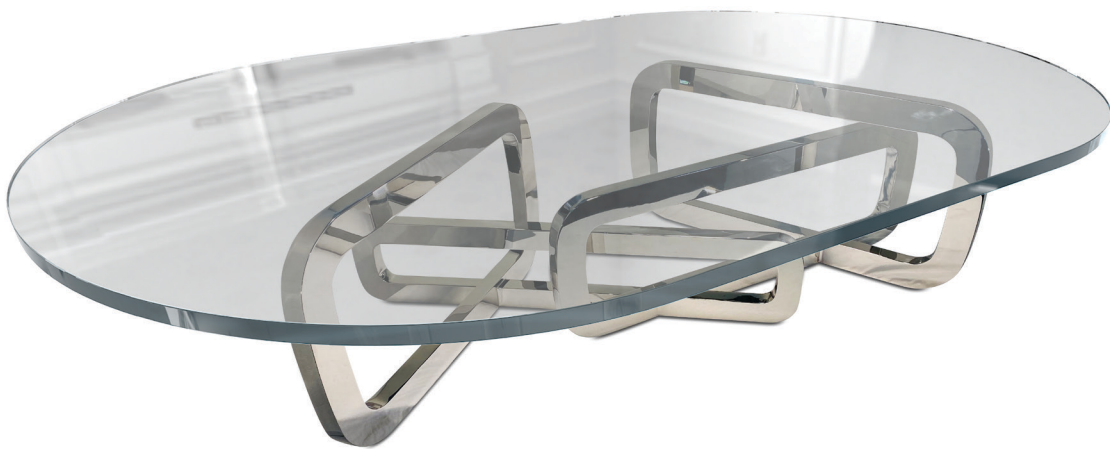

LINKS cocktail table

60W x 30D x 17H, starfire glass top

fabricated bronze

fabricated steel