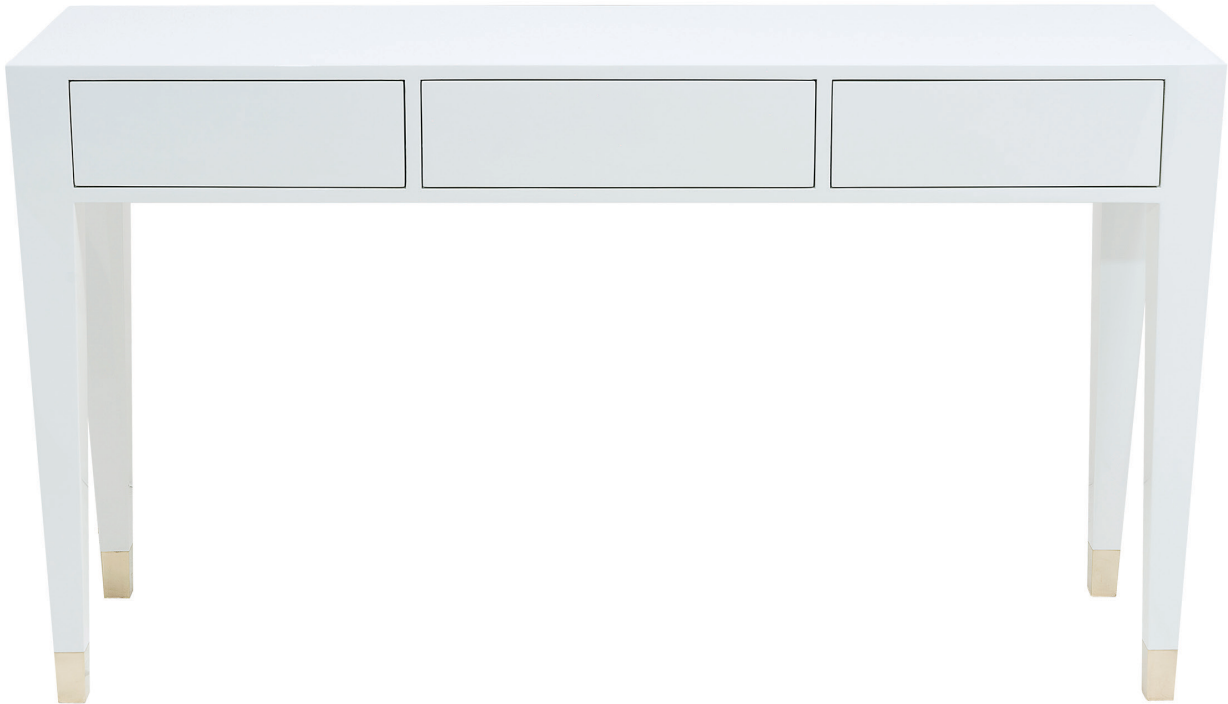

HATHAWAY desk

60W x 18D x 34H

TIER 1: shagreen, MOP

TIER 2: eggshell, seashell

TIER 3: parchment, lacquer

TIER 4: lacquered linen, wood

3 drawers, fabricated metal sabots