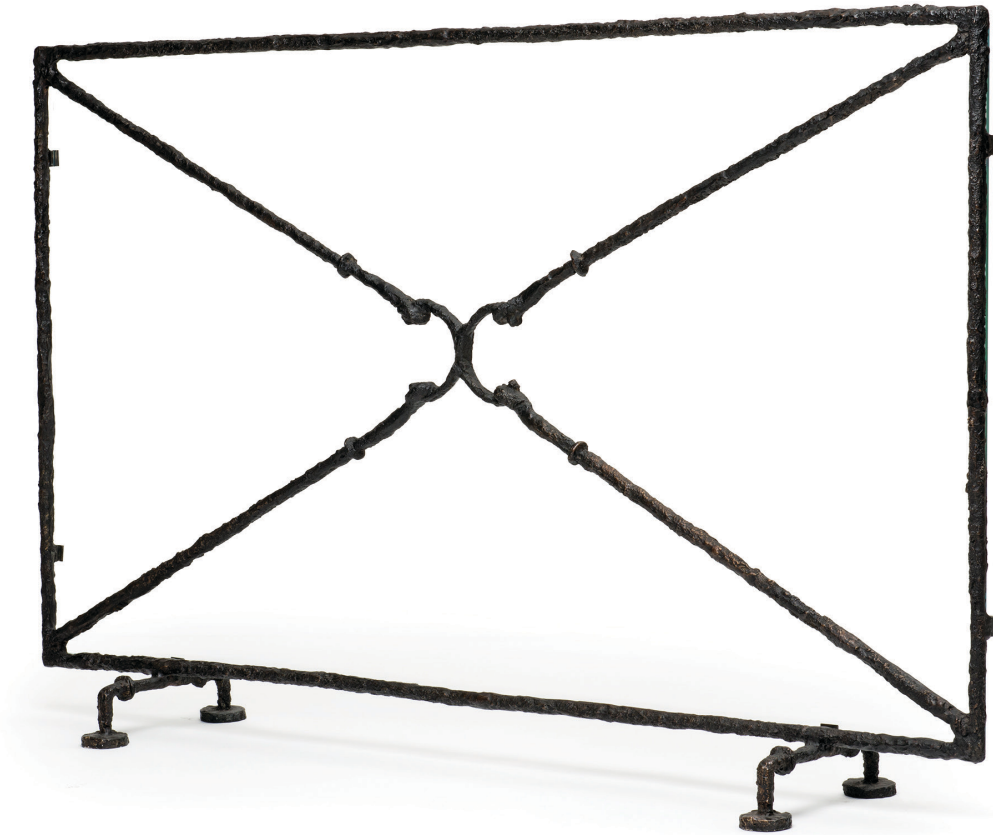

DANNA fire screen

Cast bronze, feet 10.25"D x 2.5"H. 3/8" starfire glass insert.

Custom-sized to fit your hearth.

All designs, dimensions and finishes are customizable
www.johnlyledesign.com
(646) 344-1964