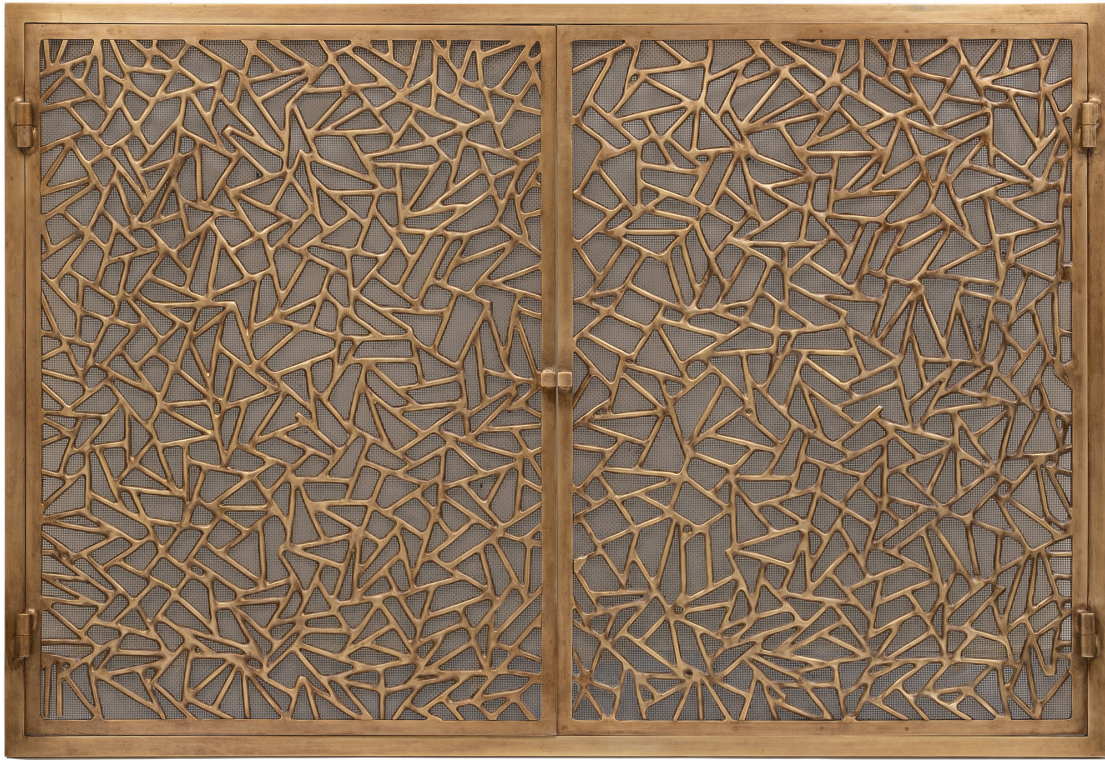

CRACKLE TITAN fire screen

Fabricated metal, two doors with mesh, feet 8"D.

Custom-sized to fit your hearth.

Requires mounting tabs secured inside hearth.

All designs, dimensions and finishes are customizable
www.johnlyledesign.com
(646) 344-1964