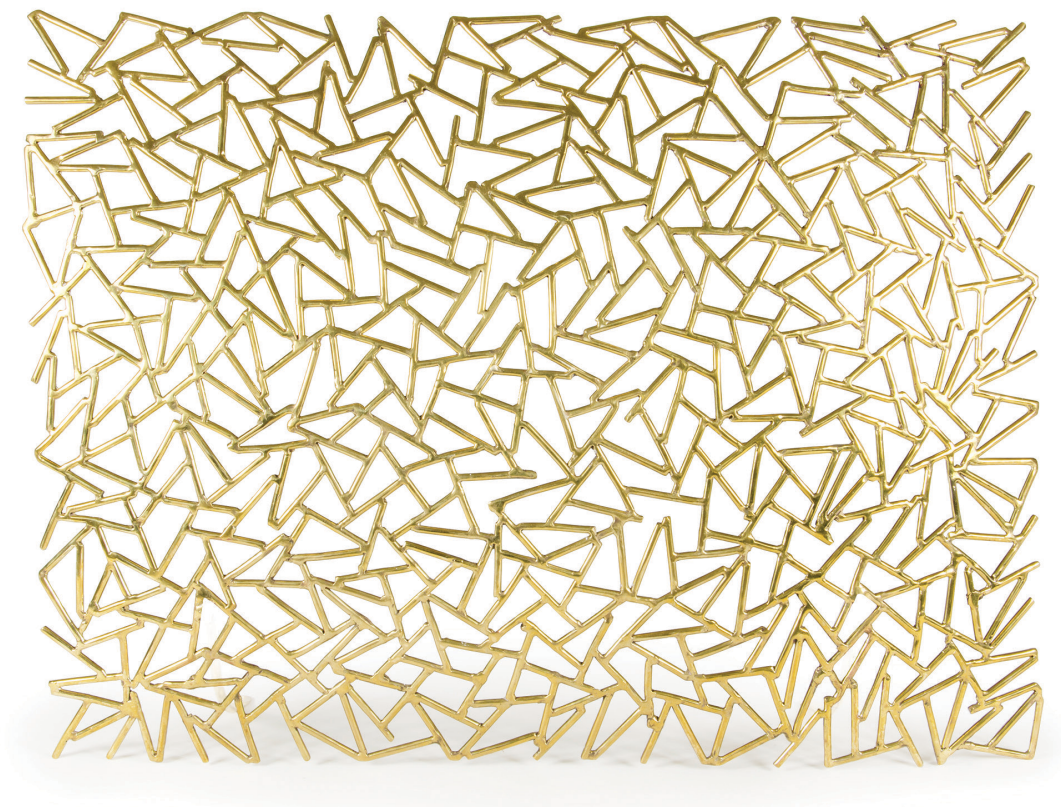

## CRACKLE fire screen

Fabricated metal, 6" D

Custom-sized to fit your hearth.

Specify BOWED, with feet attached to the backside, or FLAT, with feet attached to the bottom.

All designs, dimensions and finishes are customizable  
[www.johnlyledesign.com](http://www.johnlyledesign.com)  
(646) 344-1964